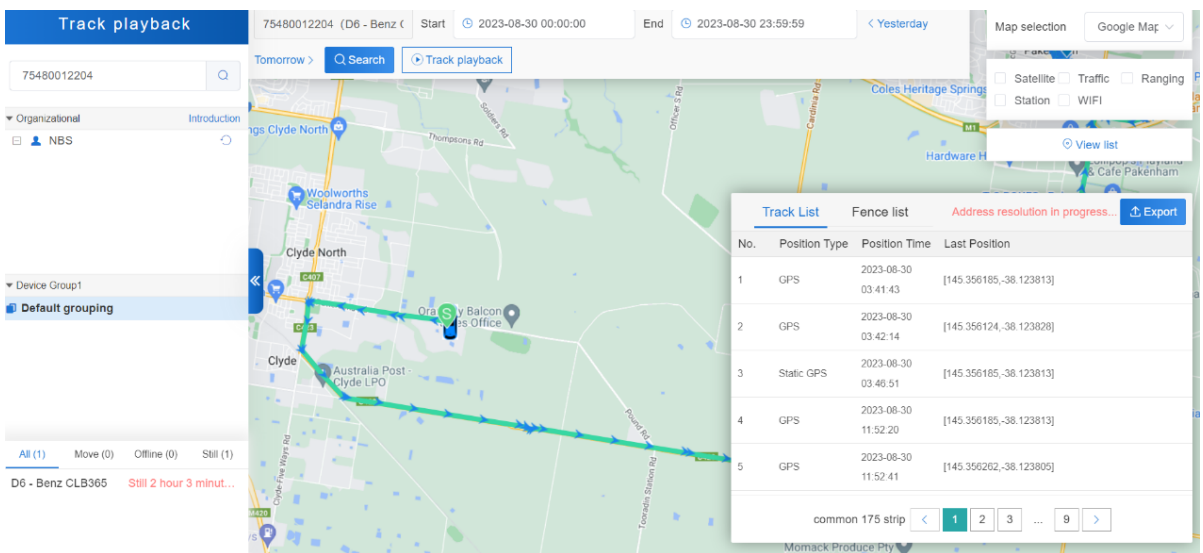

Thank you for your continued trust in New Bridge Services. We are excited to embark on this journey of innovation and excellence with you.

MAP FEATURES

The screenshot displays the NBS GPS-CONNECT web interface. The top navigation bar includes links for HOME, MONITOR, USER, DEVICE, TOTAL, RECYCLE, VAS, and TOOLS. A search bar is located at the top left. The main area features a map of Pakenham, VIC, Australia, with a red car icon representing a tracked device. A popup window provides detailed information for the device:

- Name: D6 - Benz CLB365
- Speed: 0.00 Km/h
- Position Mode: Common modes (GPS)
- Communication Time: 2023-08-30 16:59:07
- Position Time: 2023-08-30 14:59:06
- StillDuration: 2 hour 2 minute 42 second
- model: D6
- Altitude: 21 meters
- Last Position: 220 Bald Hill Rd, Pakenham VIC 3810, Australia

Below the map, there is a table listing device status:

All (14)	Move (0)	Offline (12)	Still (2)
13010233032		Offline	
13010234162		Inactivated	
13010237629		Offline	
Q13 NBS SKIP BINS		Offline 7 hour 51 mi...	
NBS Q9-2		Offline	