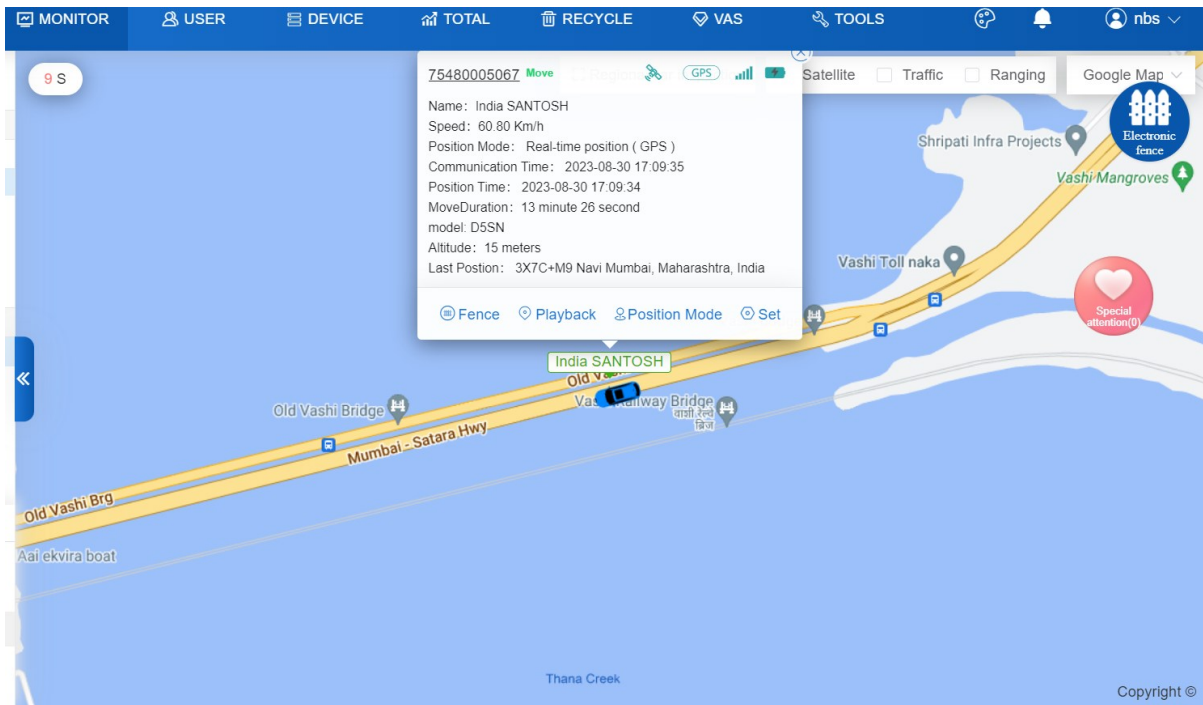

To learn more about our NBS GPS Trackers, please contact our dedicated team.

INDIA

AUSTRALIA

Getting Started is Easy

1. **Download the App: ** Visit the App Store or Google Play Store to download [NBSCONNECT.](#) / [PC: www.nbsconnect.com.au](#)
2. **Create an Account: ** Sign up using your email and set a secure password.
3. **Add Devices: ** Register the devices you want to track,
4. **Start Tracking: ** Enjoy real-time tracking, geofencing, and other advanced features at your fingertips.

Thank you for your continued trust in New Bridge Services. We are excited to embark on this journey of innovation and excellence with you.

MAP FEATURES

The screenshot displays the NBS GPS-CONNECT web interface. The top navigation bar includes links for HOME, MONITOR, USER, DEVICE, TOTAL, RECYCLE, VAS, and TOOLS. A search bar is located at the top left. The main area features a map of Pakenham, VIC, Australia, with a red car icon representing a tracked device. A popup window provides detailed information for the device:

- Name: D6 - Benz CLB365
- Speed: 0.00 Km/h
- Position Mode: Common modes (GPS)
- Communication Time: 2023-08-30 16:59:07
- Position Time: 2023-08-30 14:59:06
- StillDuration: 2 hour 2 minute 42 second
- model: D6
- Altitude: 21 meters
- Last Position: 220 Bald Hill Rd, Pakenham VIC 3810, Australia

Below the map, there is a table listing device status:

All (14)	Move (0)	Offline (12)	Still (2)
13010233032		Offline	
13010234162		Inactivated	
13010237629		Offline	
Q13 NBS SKIP BINS		Offline 7 hour 51 mi...	
NBS Q9-2		Offline	